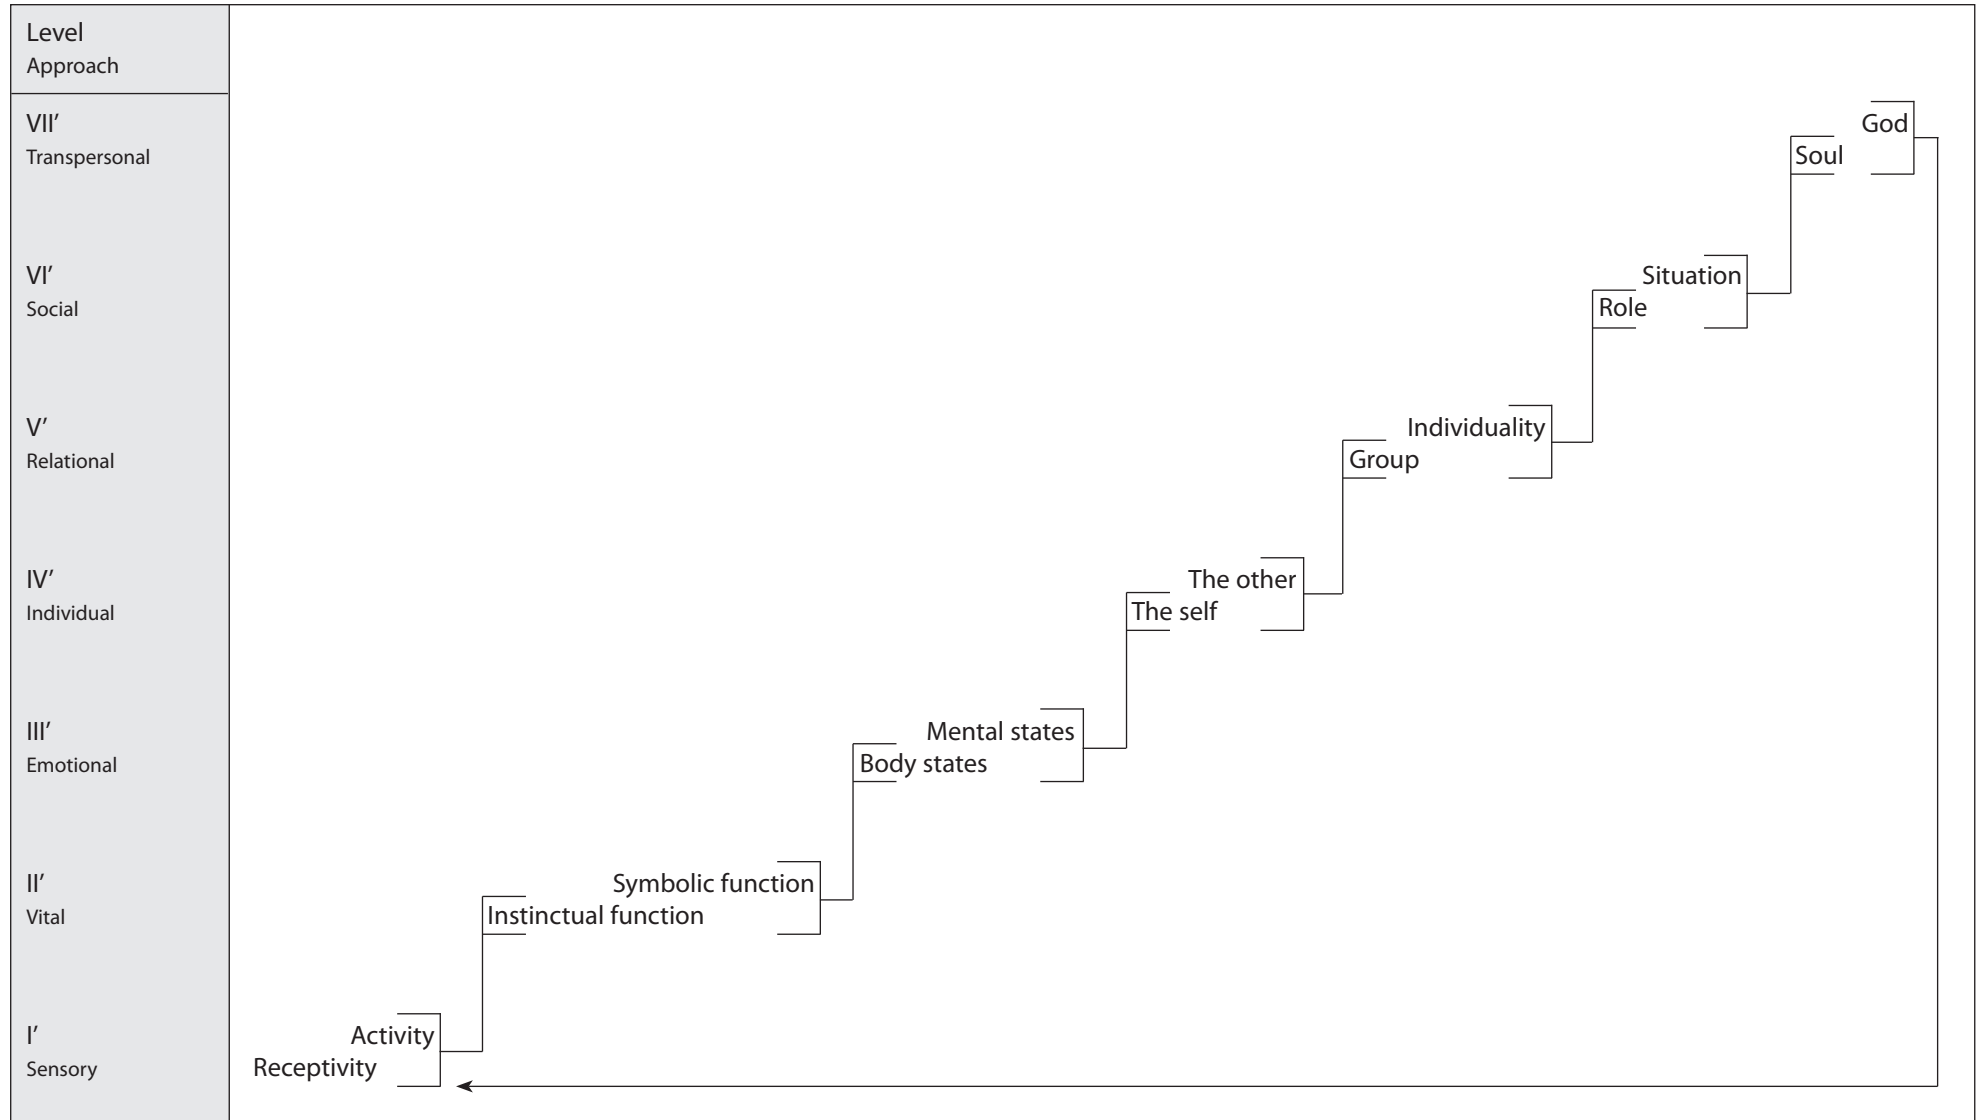

Master-
Figure 13 The hierarchical evolution of dualities in identity development.
The term in bold is the growth-promoting potential of the duality and the term in *italics* is the stabilizing core of any identity within that reality.
The stabilizing core and the growth-promoting potential are transcended and apparently synthesized to produce a new stabilizing core at the next higher level, where a new growth-promoting potential emerges. See text for further explanation.

© Warren Kinston 1989,1993